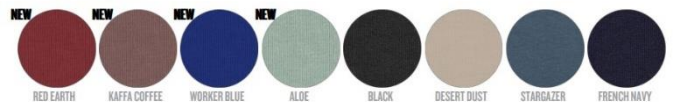

COLORS

ESSENTIAL

HEATHERS

HEATHER GREY

Certifications & memberships

Wash Instructions

IDS PARTNER - SAS au capital social de 3 000 euros
16 rue de Tenremonde – A01
59800 LILLE - FRANCE

SIRET : 90190670100015 - TVA INTRACOMMUNAUTAIRE : FR78901906701 - CODE NAF : 4690Z